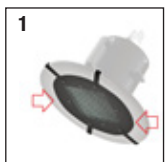

Key Optional Accessories

1. **AFARMOSPARK0160** - Strata Airforce Armorspark Anti Spark Grinding / Heavy Dust Protection Hood
2. **AFARMOLIGHT16030** - Strata Airforce Armorlight LED Light Hood For Extraction Arms